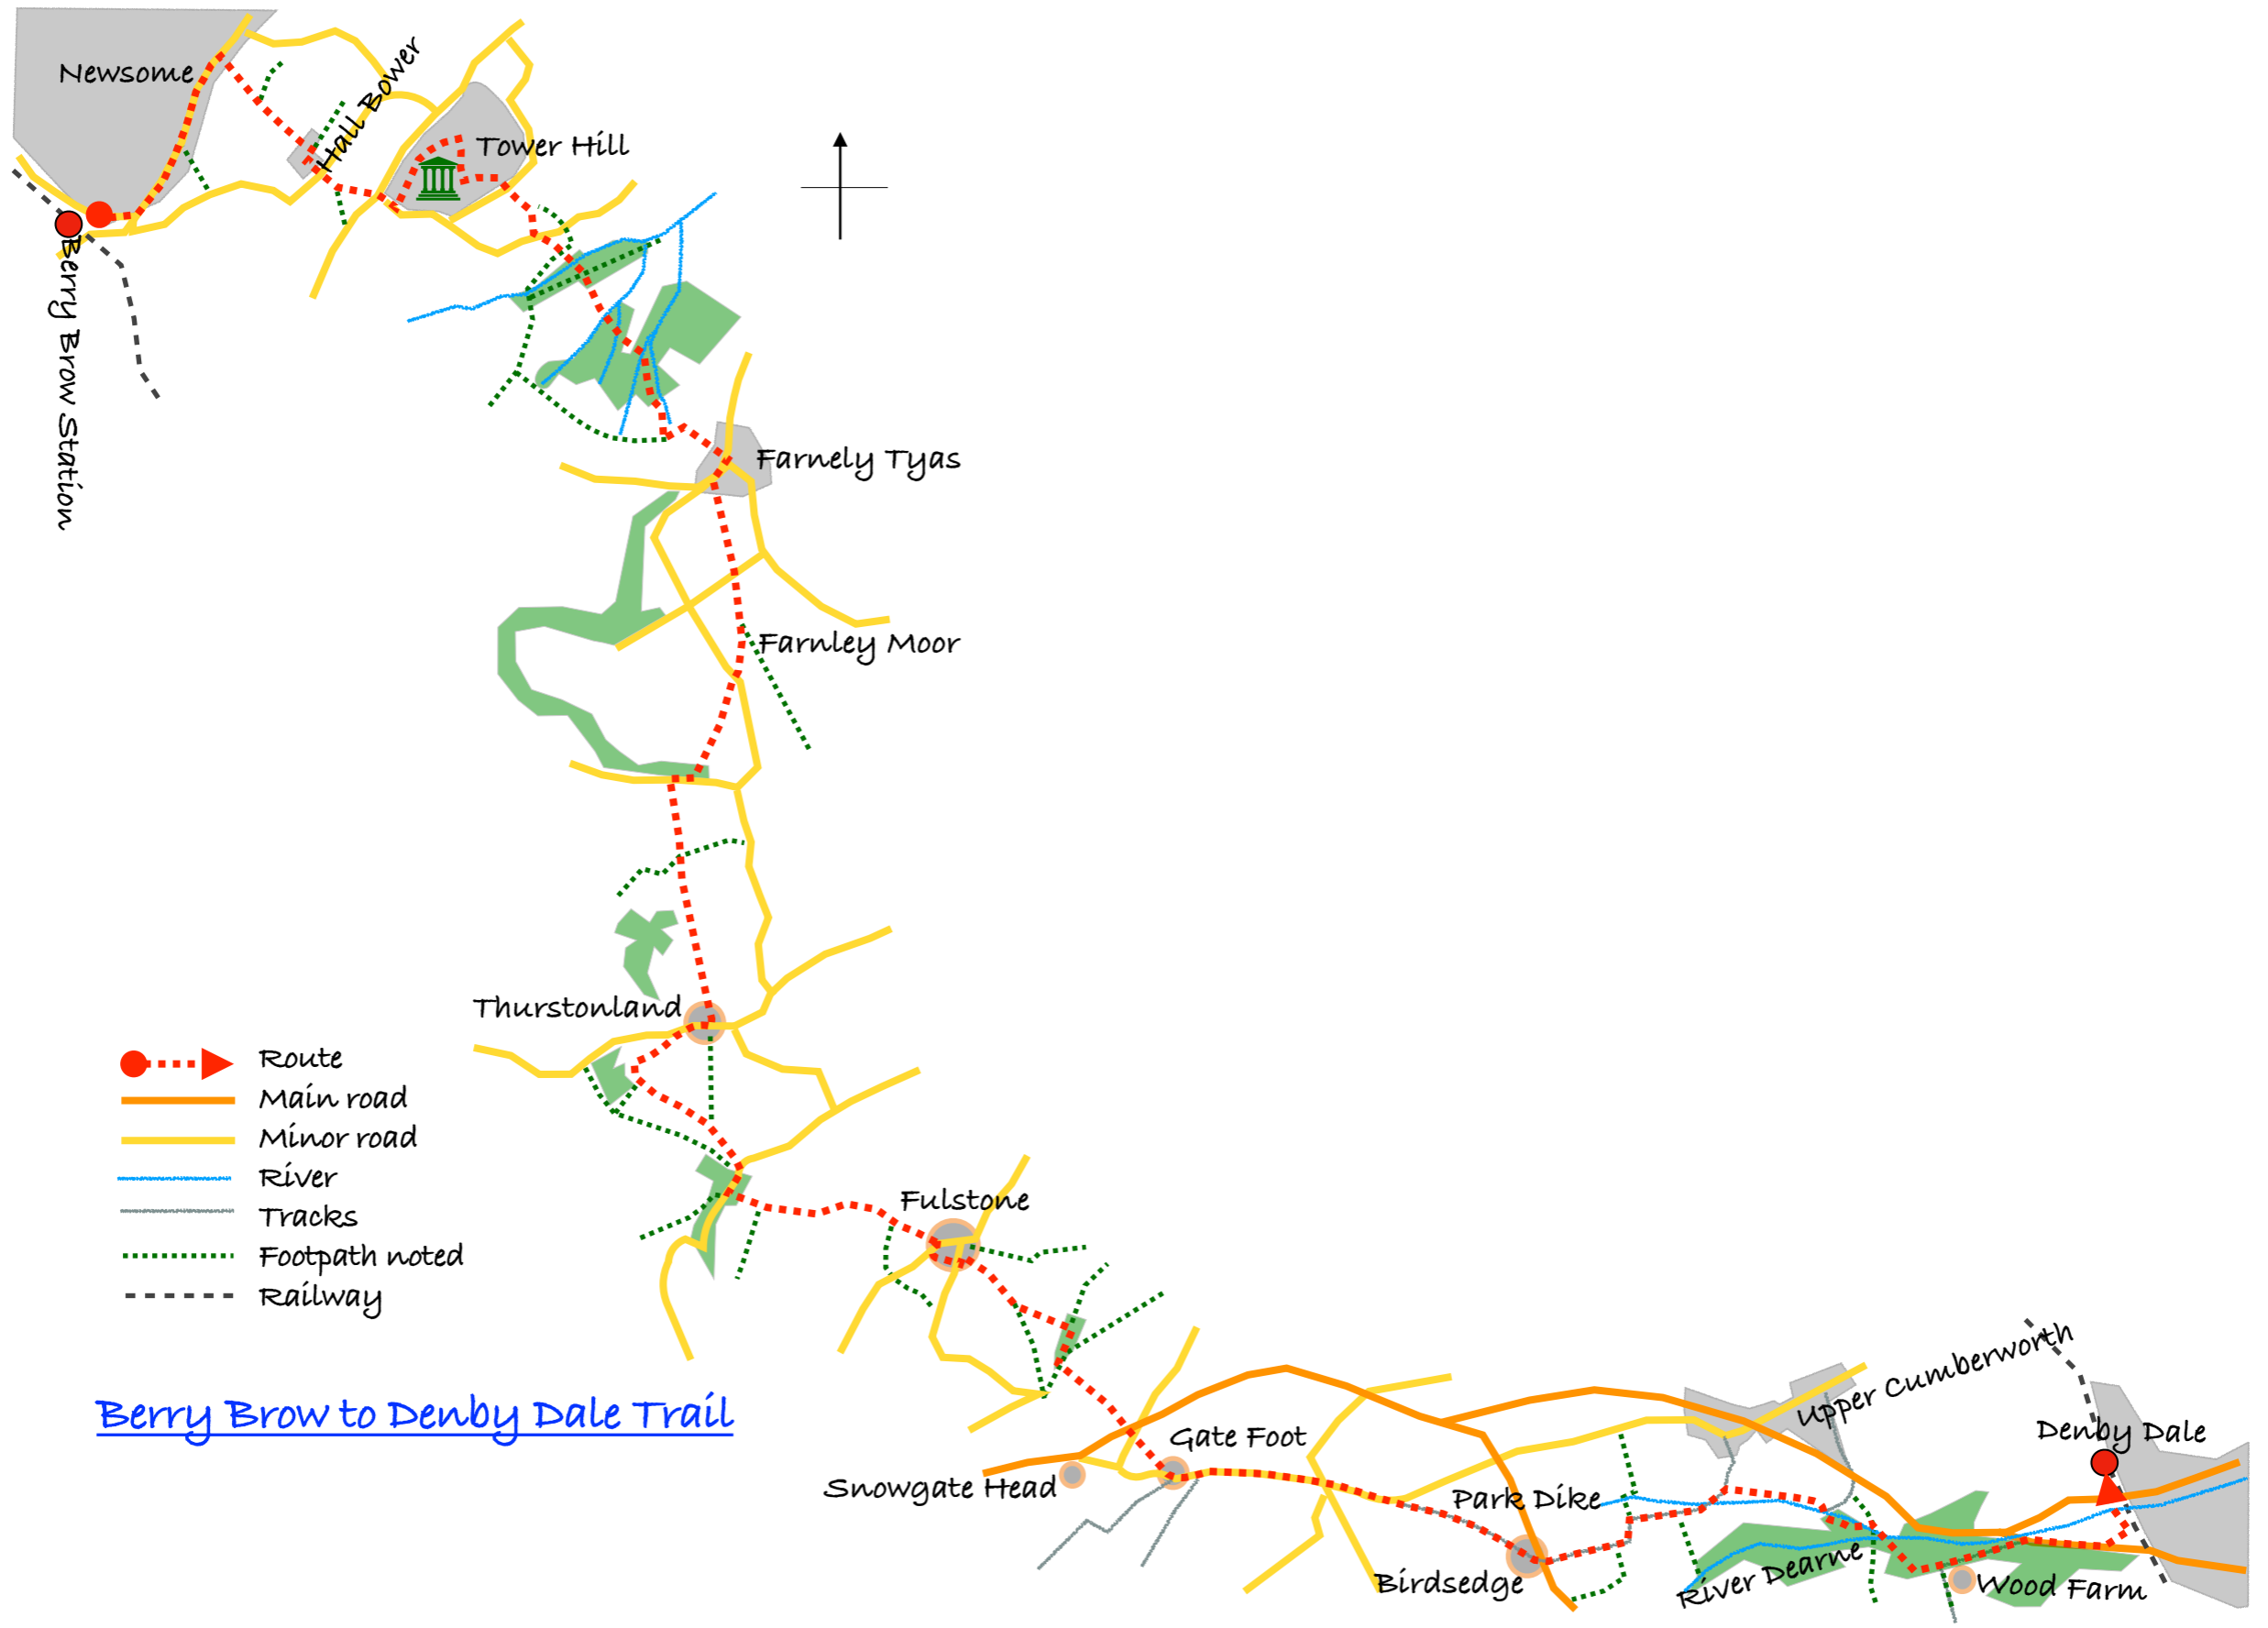

Shepley to Denby Dale Trail

Honley to Denby Dale Trail

Brockholes
Hagg Wood
Campsite
Thongsbridge
River Holme
Lydgate

Lydgate

New Mill

Wildspur Mills

Jackson Bridge

New Mill Dike

Cheese Gate Nab

Radio mast

Castle Hill

High Flats

Quaker Bottom

River Dearne

Wood Farm

Denby Dale

- ⋯⋯⋯ Route
- Main rd
- Minor rd
- River
- Tracks
- ⋯⋯⋯ Footpath
- - - - Railway

- Route
- Main road
- Minor road
- River
- Tracks
- Footpath noted
- Railway

Berry Brow to Denby Dale Trail

A
B
C
D
E
F
G
H
I
O
P

The route guidance was relatively accurate at the time of writing, Jan 2021. The mileage checks are rounded to the nearest 0.1m. The map is intended to be for illustrative purposes only, if more accurate map orientation is required it is suggested an OS Landranger 1:25,000 of the local area is used.