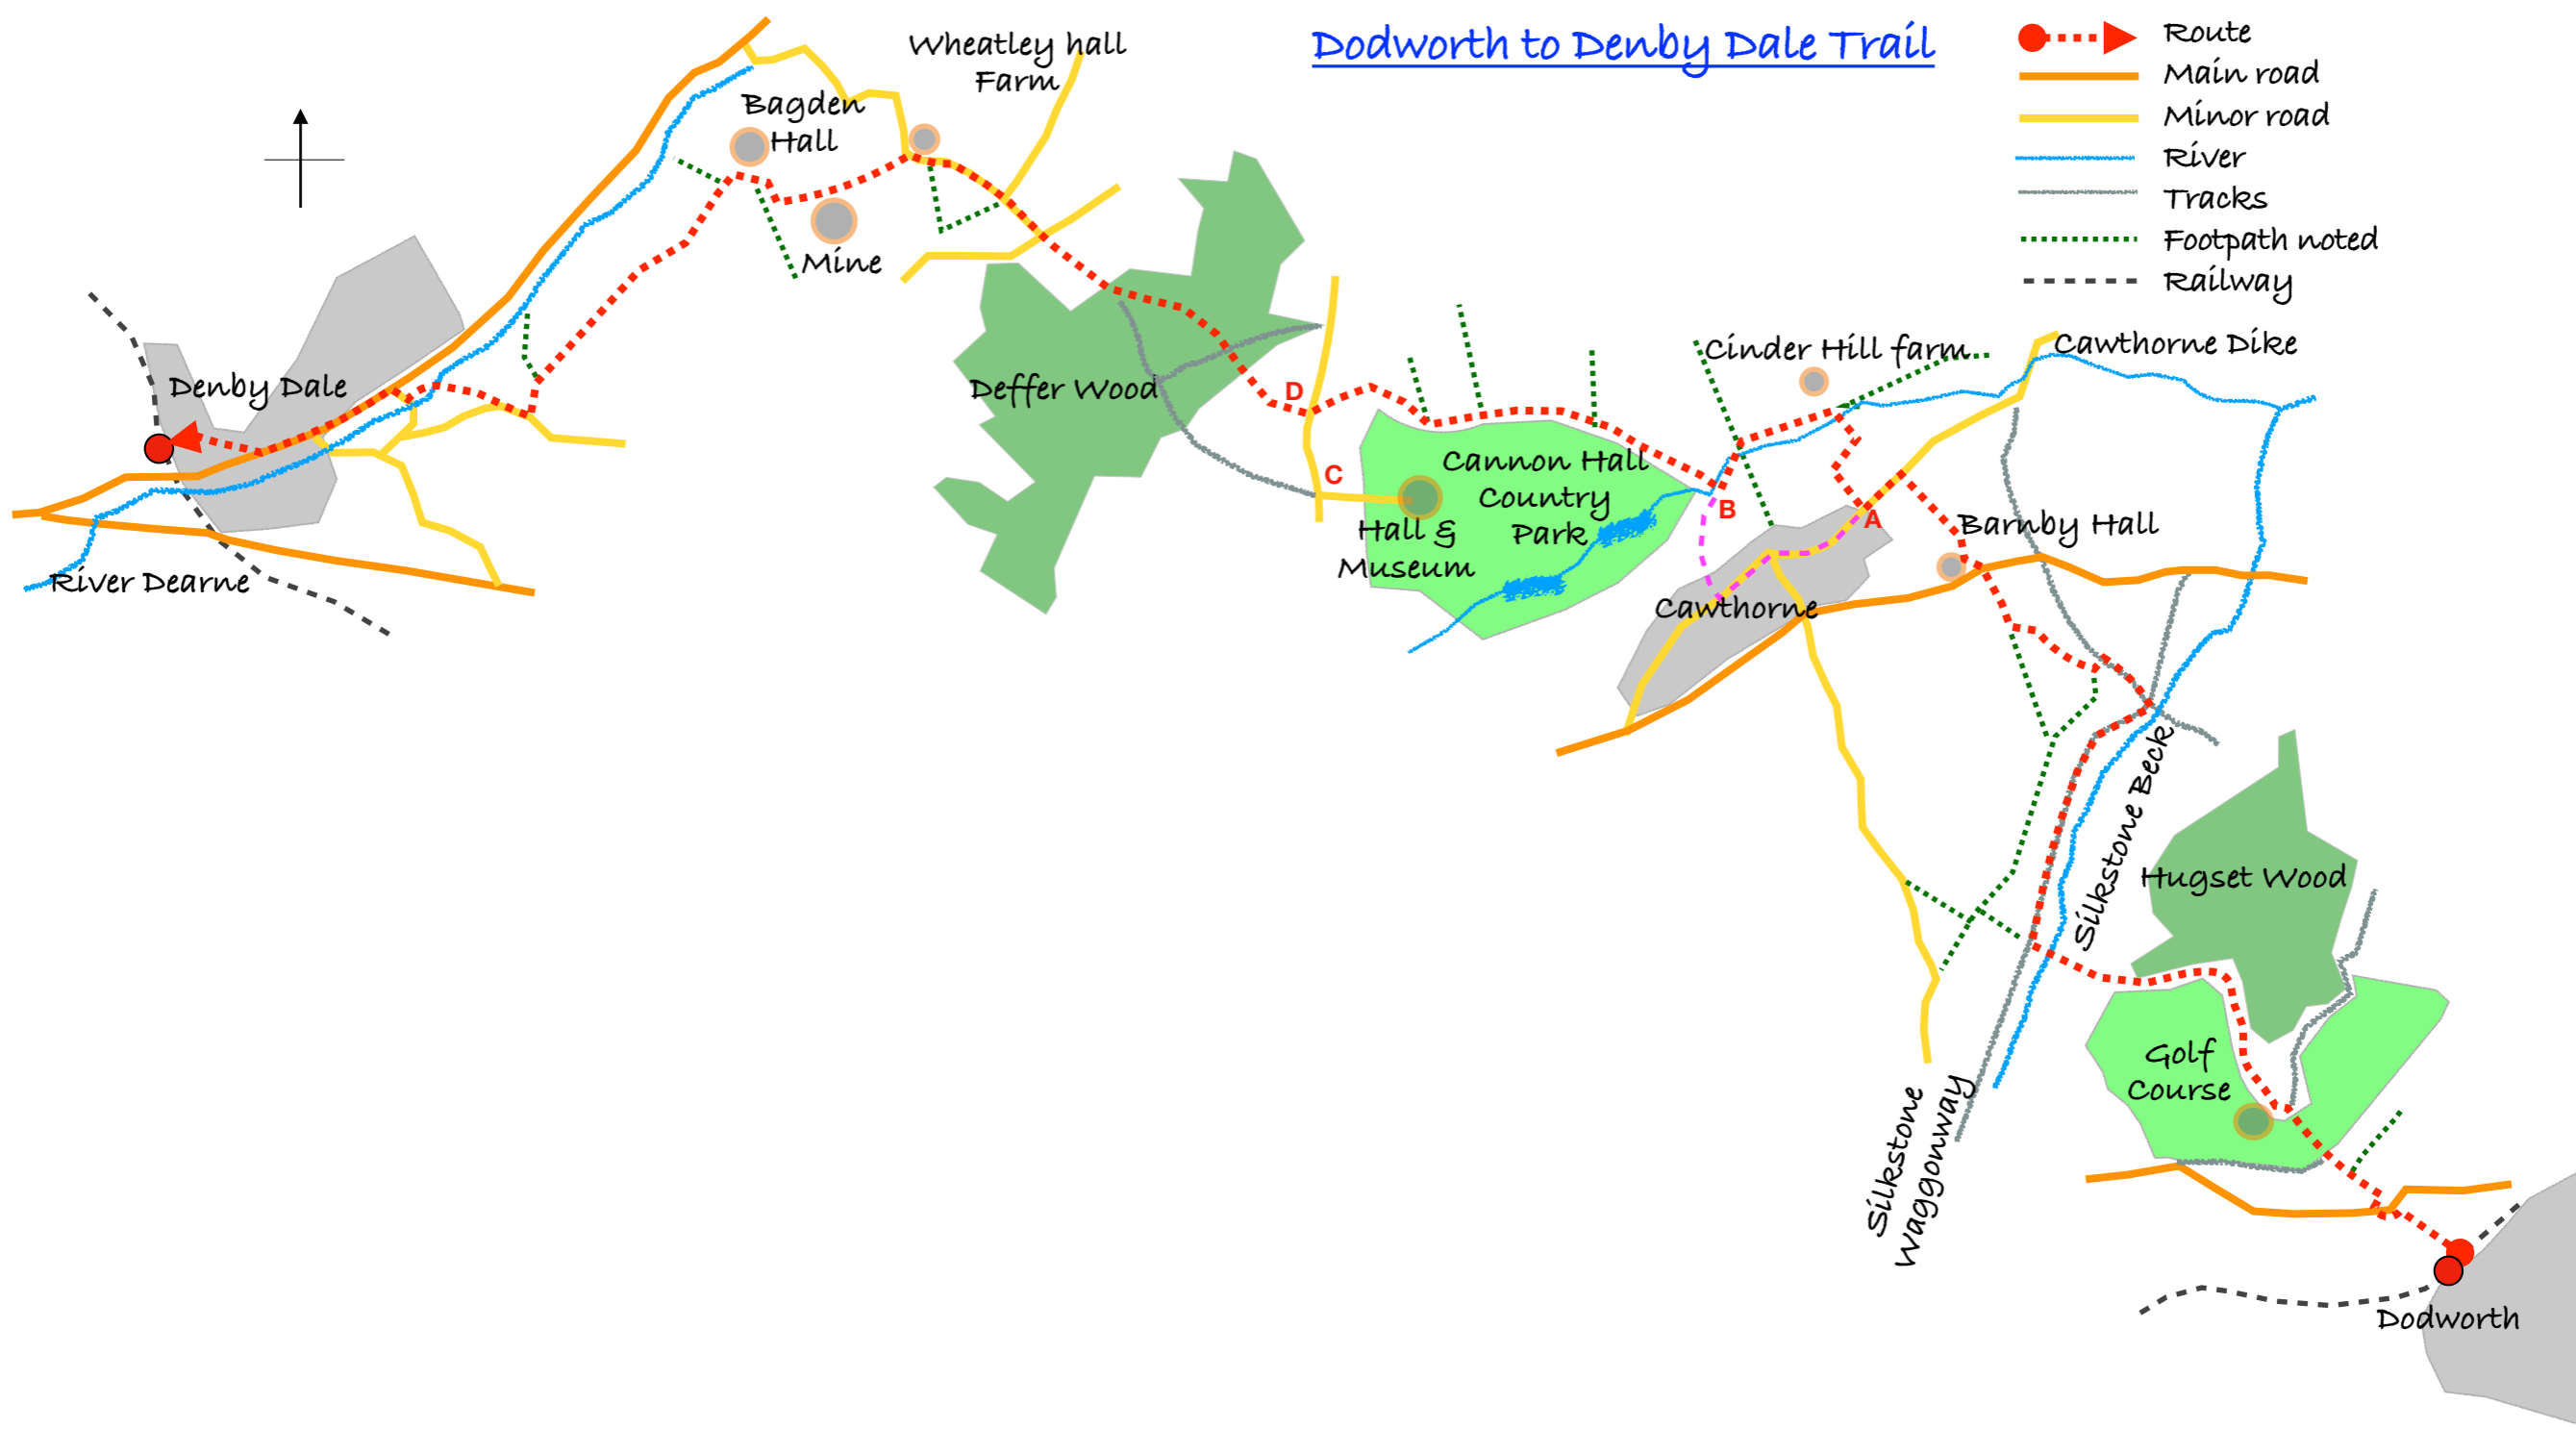

Dodworth to Denby Dale Trail

- - - - ▶ Route
- Main road
- Minor road
- River
- Tracks
- - - Footpath noted
- - - Railway

Denby Dale

Bagden Hall

Wheatley hall Farm

Mine

Deffer Wood

Cannon Hall Country Park
Hall & Museum

Cinder Hill farm..

Cawthorne Dike

Barnby Hall

Cawthorne

Hugset Wood

Golf Course

Dodworth

River Dearne

Silkstone Waggonway

Silkstone Beck

D

C

B

A