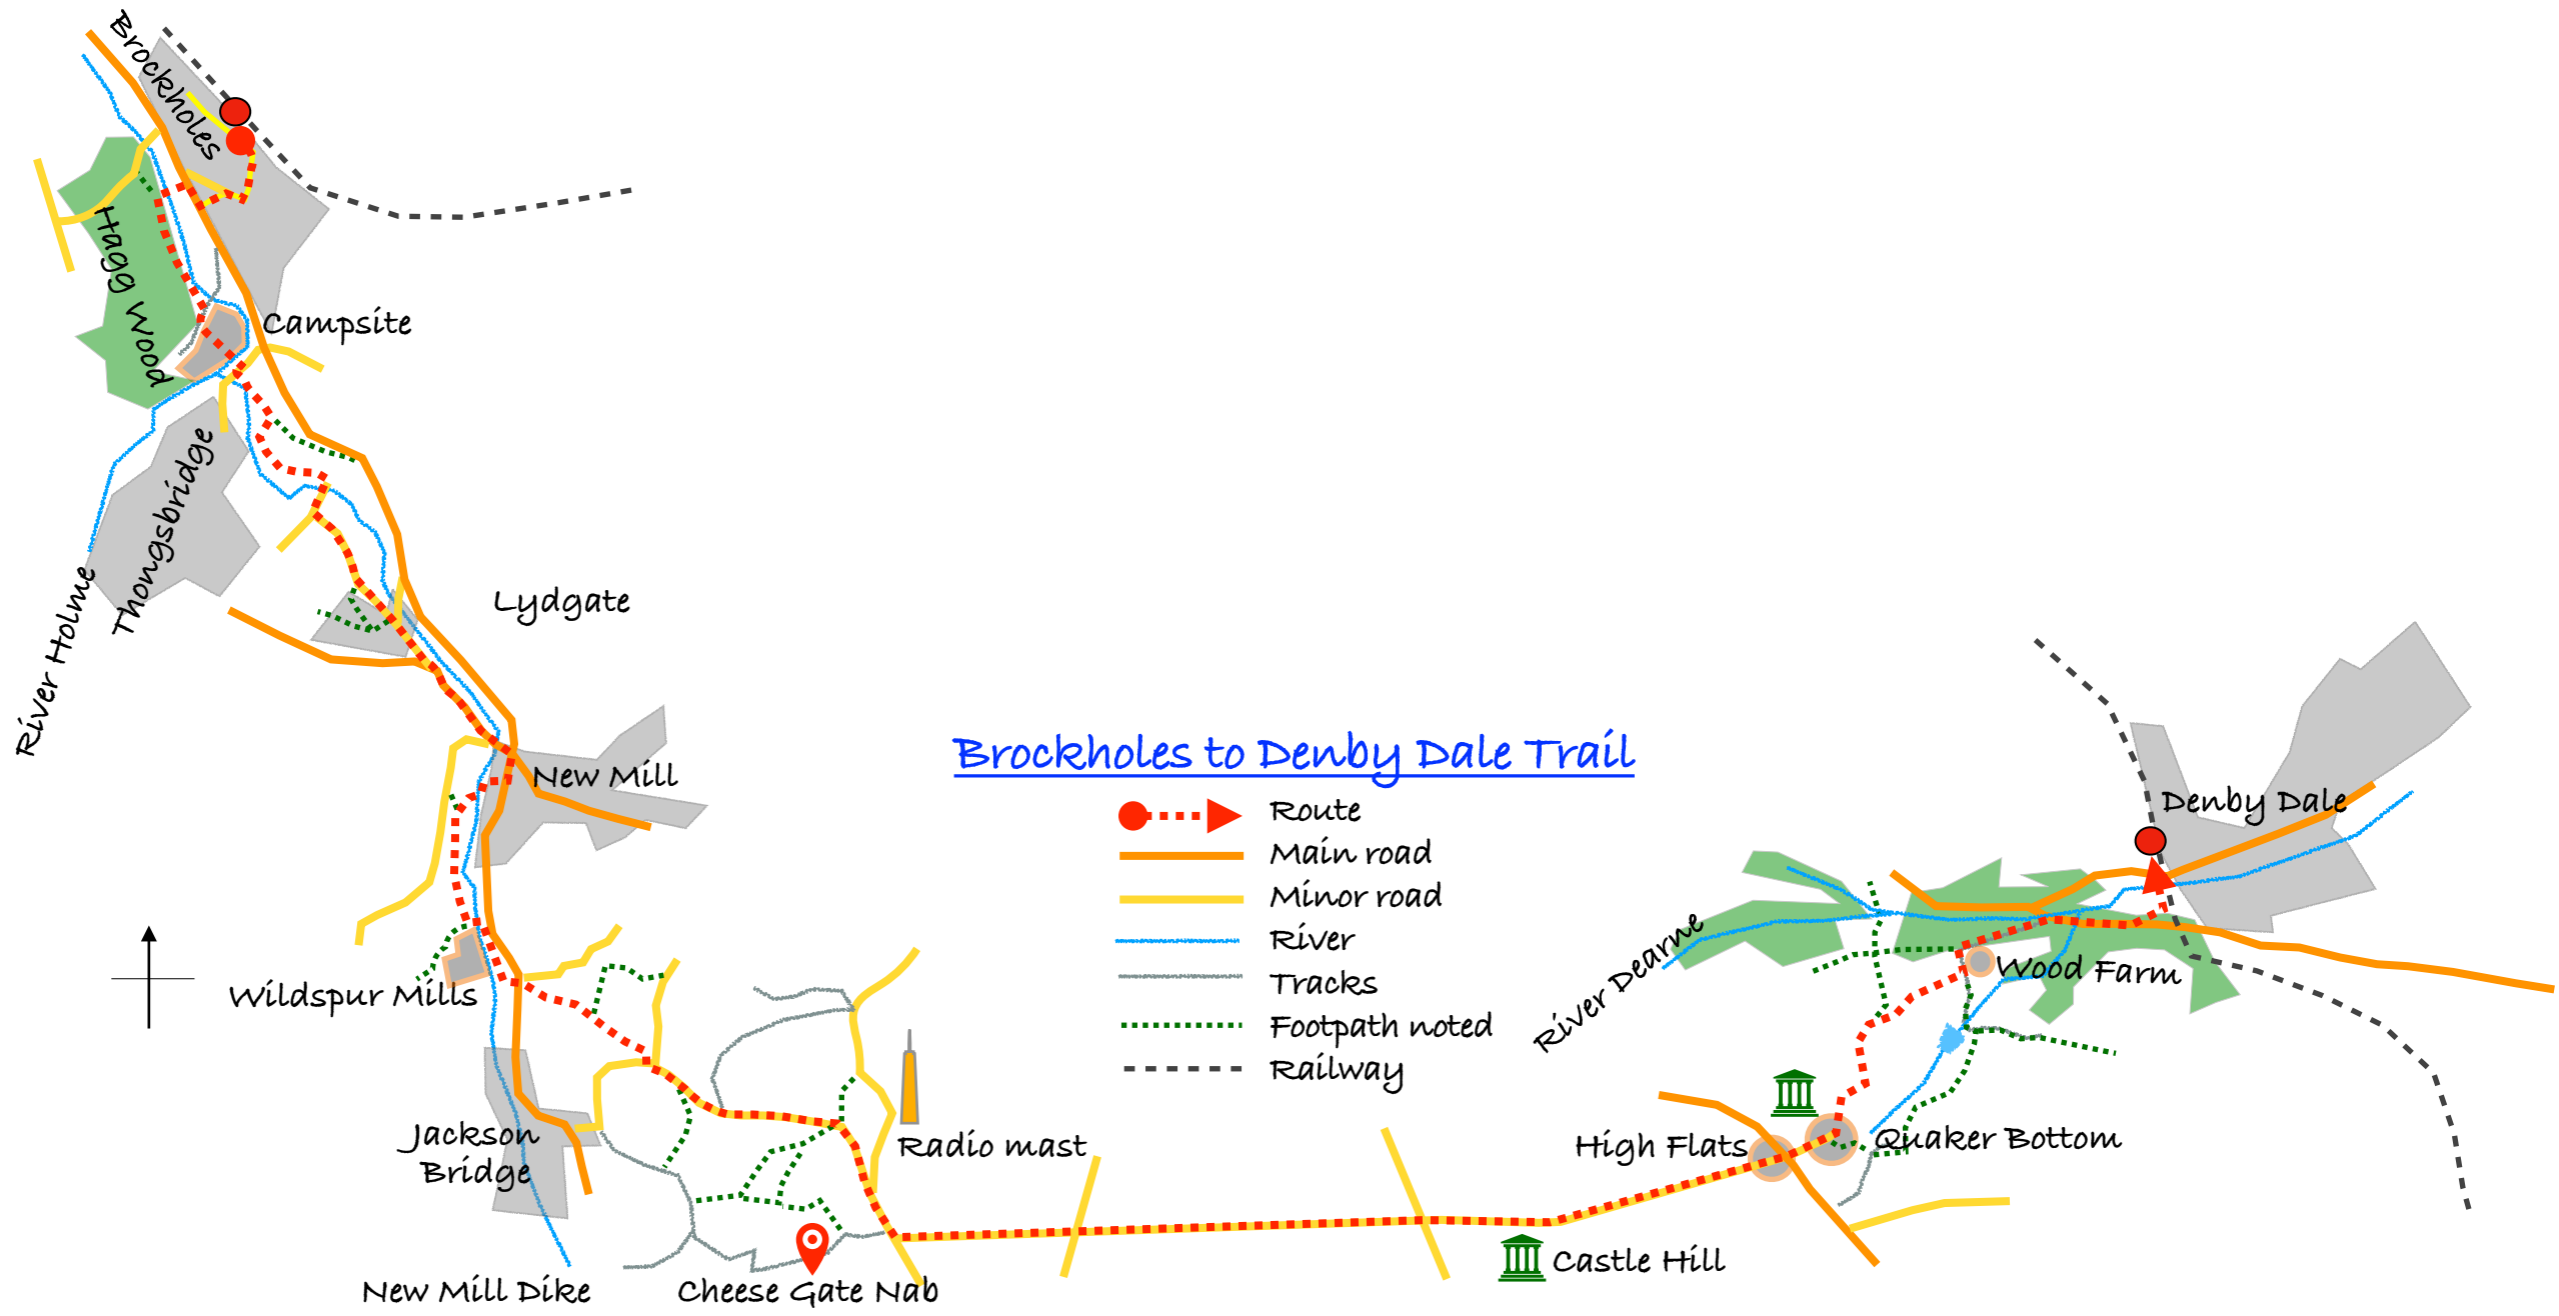

-  Route
-  Main road
-  Minor road
-  River
-  Tracks
-  Footpath noted
-  Railway

Silkstone to Denby Dale Trail

Penistone to Denby Dale Trail 2

-  Route
-  Main road
-  Minor road
-  River
-  Tracks
-  Footpath noted
-  Railway

Shepley to Denby Dale Trail

Honley to Denby Dale Trail

Brockholes
Hagg Wood
Campsite
Thongsbridge
River Holme
Lydgate

Lydgate

New Mill

Wildspur Mills

Jackson Bridge

New Mill Dike

- ⋯⋯⋯ Route
- Main rd
- Minor rd
- River
- Tracks
- ⋯⋯⋯ Footpath
- - - - Railway

- Route
- Main road
- Minor road
- River
- Tracks
- Footpath noted
- Railway

Berry Brow to Denby Dale Trail

A
B
C
D
E
F
G
H
I
O
P

The route guidance was relatively accurate at the time of writing, Jan 2021. The mileage checks are rounded to the nearest 0.1m. The map is intended to be for illustrative purposes only, if more accurate map orientation is required it is suggested an OS Landranger 1:25,000 of the local area is used.