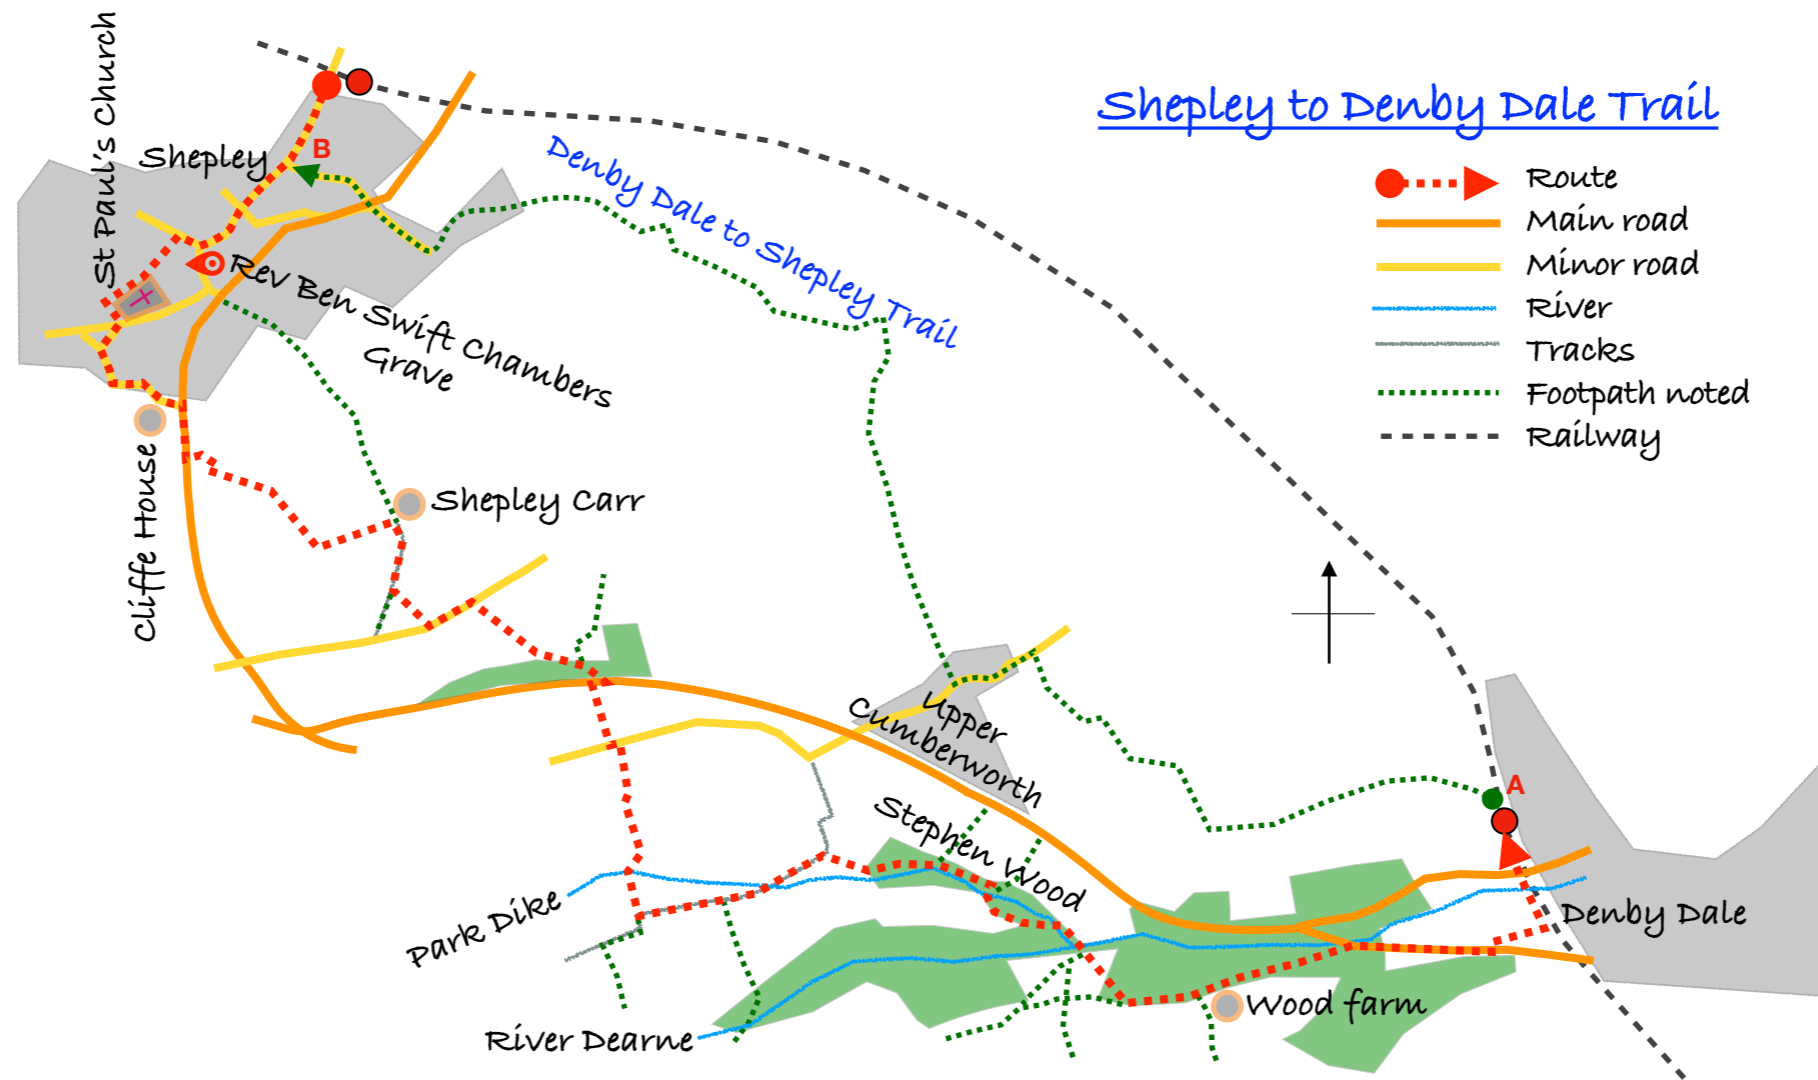

-  Route
-  Main road
-  Minor road
-  River
-  Tracks
-  Footpath noted
-  Railway

Silkstone to Denby Dale Trail

Penistone to Denby Dale Trail 2

-  Route
-  Main road
-  Minor road
-  River
-  Tracks
-  Footpath noted
-  Railway

Shepley to Denby Dale Trail

Honley to Denby Dale Trail

Brockholes
Hagg Wood
Campsite
Thongsbridge
River Holme
Lydgate

Lydgate

New Mill

Wildspur Mills

Jackson Bridge

New Mill Dike

- ⋯⋯⋯ Route
- Main rd
- Minor rd
- River
- Tracks
- ⋯⋯⋯ Footpath
- - - - Railway

- Route
- Main road
- Minor road
- River
- Tracks
- Footpath noted
- Railway

Berry Brow to Denby Dale Trail

A
B
C
D
E
F
G
H
I
O
P

The route guidance was relatively accurate at the time of writing, Jan 2021. The mileage checks are rounded to the nearest 0.1m. The map is intended to be for illustrative purposes only, if more accurate map orientation is required it is suggested an OS Landranger 1:25,000 of the local area is used.