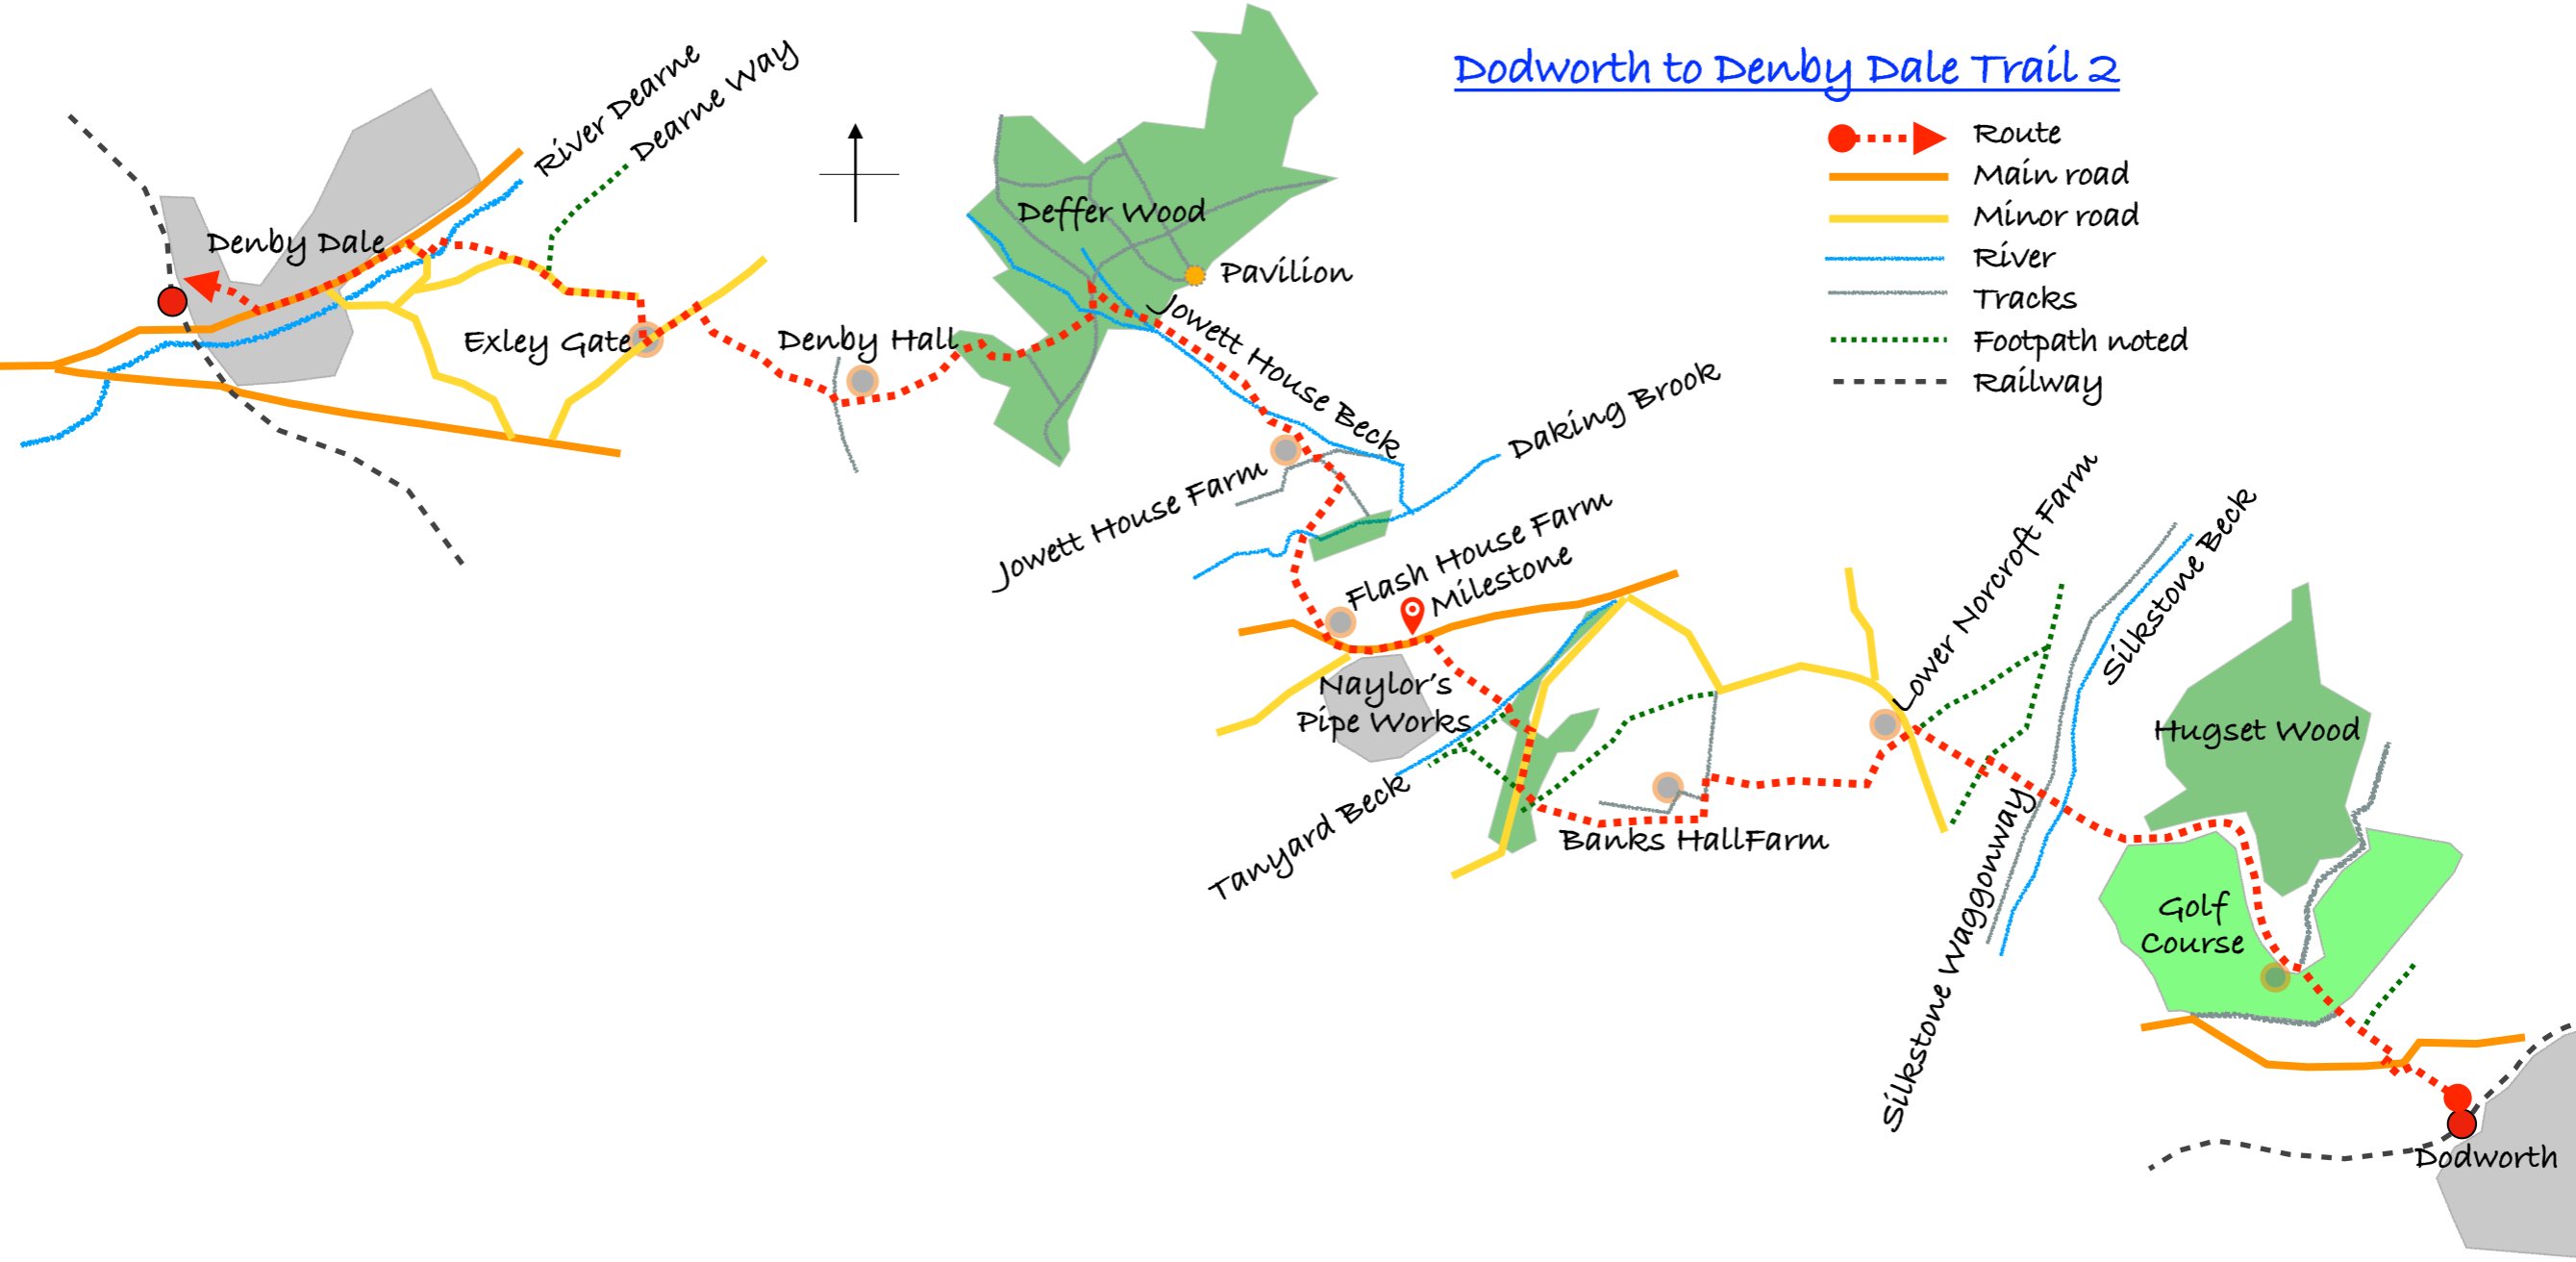

River Dearne

Silkstone Waggonway

Silkstone Beck

D

C

B

A

Dodworth to Denby Dale Trail 2

-  Route
-  Main road
-  Minor road
-  River
-  Tracks
-  Footpath noted
-  Railway

Silkstone to Denby Dale Trail

Penistone to Denby Dale Trail 2

-  Route
-  Main road
-  Minor road
-  River
-  Tracks
-  Footpath noted
-  Railway

Shepley to Denby Dale Trail

Honley to Denby Dale Trail

Brockholes
Hagg Wood
Campsite
Thongsbridge
River Holme
Lydgate

Lydgate

New Mill

Wildspur Mills

Jackson Bridge

New Mill Dike

- ⋯⋯⋯ Route
- Main rd
- Minor rd
- River
- Tracks
- ⋯⋯⋯ Footpath
- - - - Railway

- Route
- Main road
- Minor road
- River
- Tracks
- Footpath noted
- Railway

Berry Brow to Denby Dale Trail

A
B
C
D
E
F
G
H
I
O
P