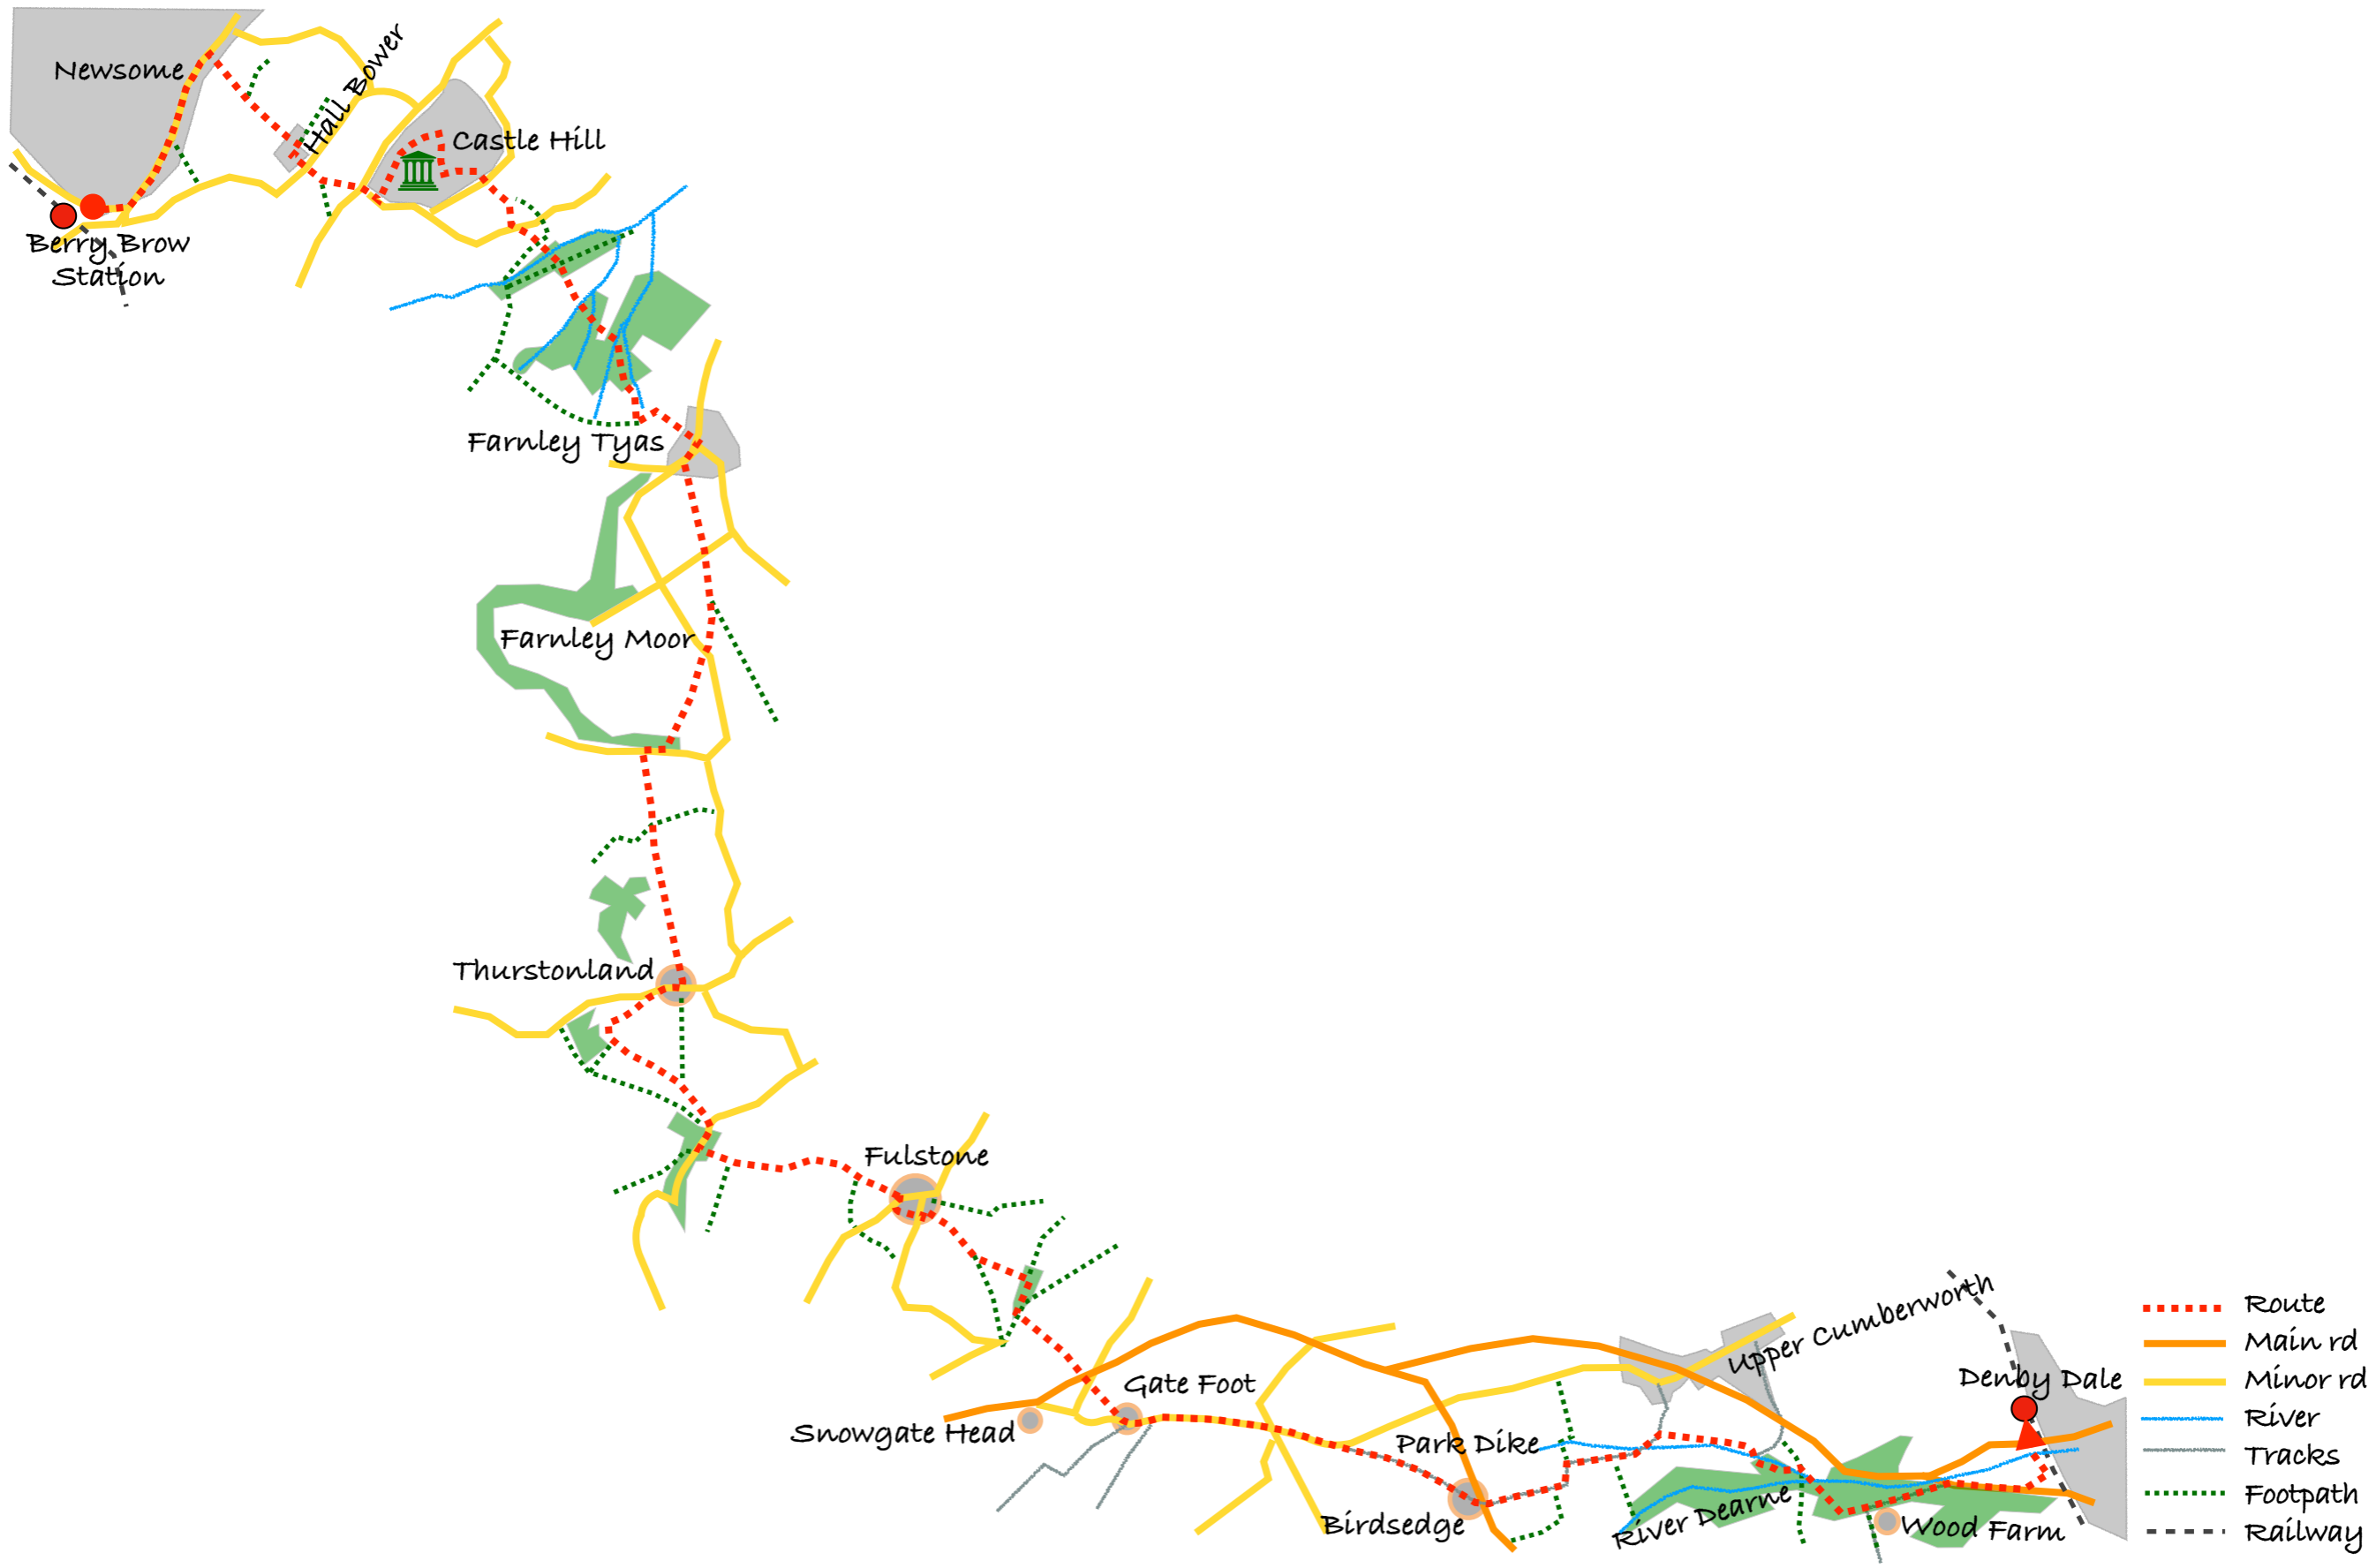

Shepley to Denby Dale Trail

Honley to Denby Dale Trail

Brockholes
Hagg Wood
Campsite
Thongsbridge
River Holme
Lydgate

Lydgate

New Mill

Wildspur Mills

Jackson Bridge

New Mill Dike

Cheese Gate Nab

Radio mast

Castle Hill

High Flats

Quaker Bottom

River Dearne

Wood Farm

Denby Dale

- ⋯⋯⋯ Route
- Main rd
- Minor rd
- River
- Tracks
- ⋯⋯⋯ Footpath
- - - - Railway

- Route
- Main road
- Minor road
- River
- Tracks
- Footpath noted
- Railway

Berry Brow to Denby Dale Trail

A
B
C
D
E
F
G
H
I
O
P

The route guidance was relatively accurate at the time of writing, Jan 2021. The mileage checks are rounded to the nearest 0.1m. The map is intended to be for illustrative purposes only, if more accurate map orientation is required it is suggested an OS Landranger 1:25,000 of the local area is used.