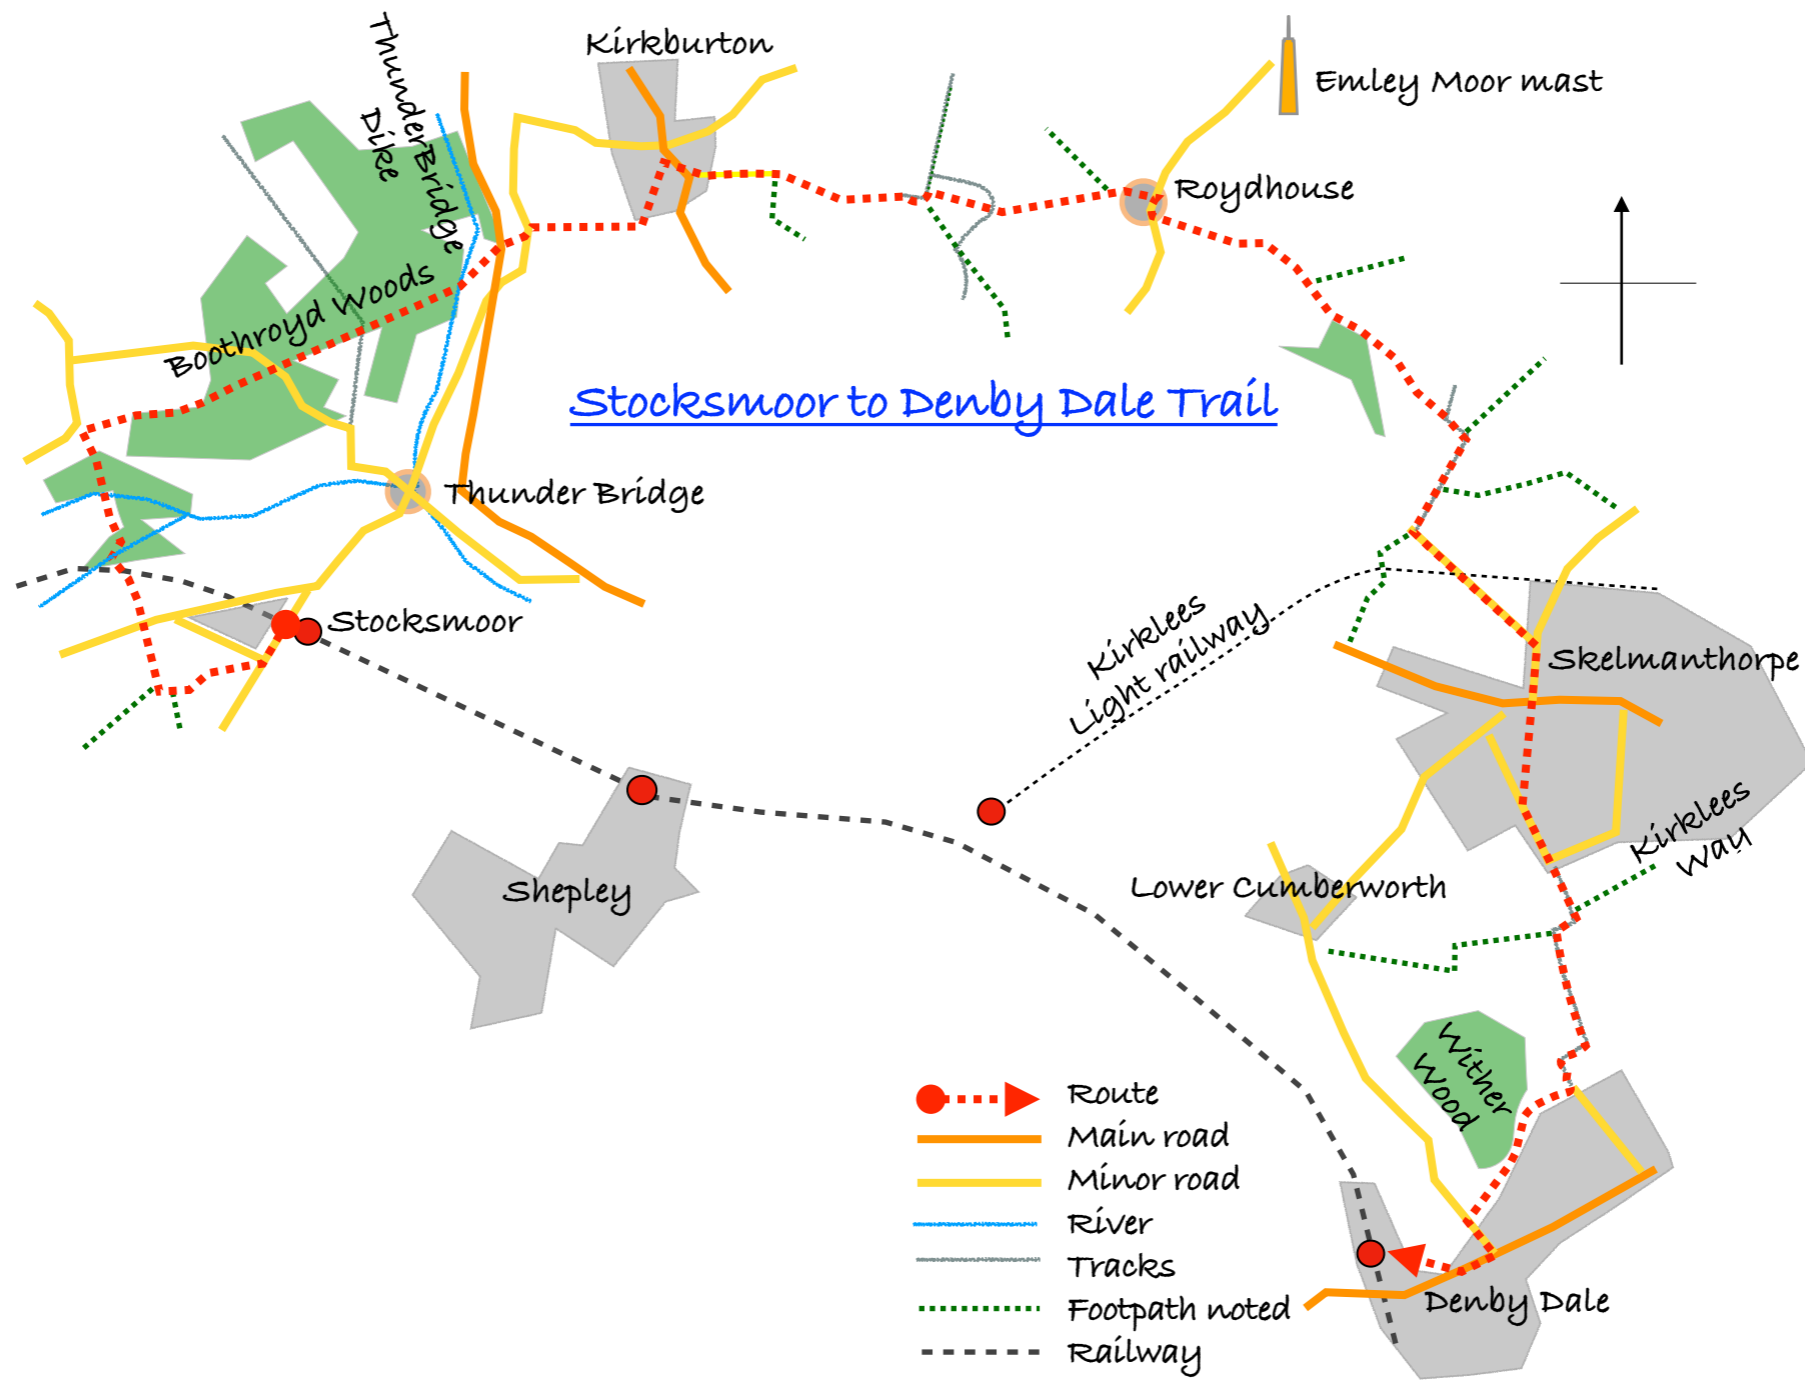

-  Route
-  Main road
-  Minor road
-  River
-  Tracks
-  Footpath noted
-  Railway

Silkstone to Denby Dale Trail

Penistone to Denby Dale Trail 2

-  Route
-  Main road
-  Minor road
-  River
-  Tracks
-  Footpath noted
-  Railway

Shepley to Denby Dale Trail

Honley to Denby Dale Trail

Brockholes
Hagg Wood
Campsite
Thongsbridge
River Holme
Lydgate

Lydgate

New Mill

Wildspur Mills

Jackson Bridge

New Mill Dike

Cheese Gate Nab

Radio mast

Castle Hill

High Flats

Quaker Bottom

River Dearne

Wood Farm

Denby Dale

- ⋯⋯⋯ Route
- Main rd
- Minor rd
- River
- Tracks
- ⋯⋯⋯ Footpath
- - - - Railway

- Route
- Main road
- Minor road
- River
- Tracks
- Footpath noted
- Railway

Berry Brow to Denby Dale Trail

A
B
C
D
E
F
G
H
I
O
P