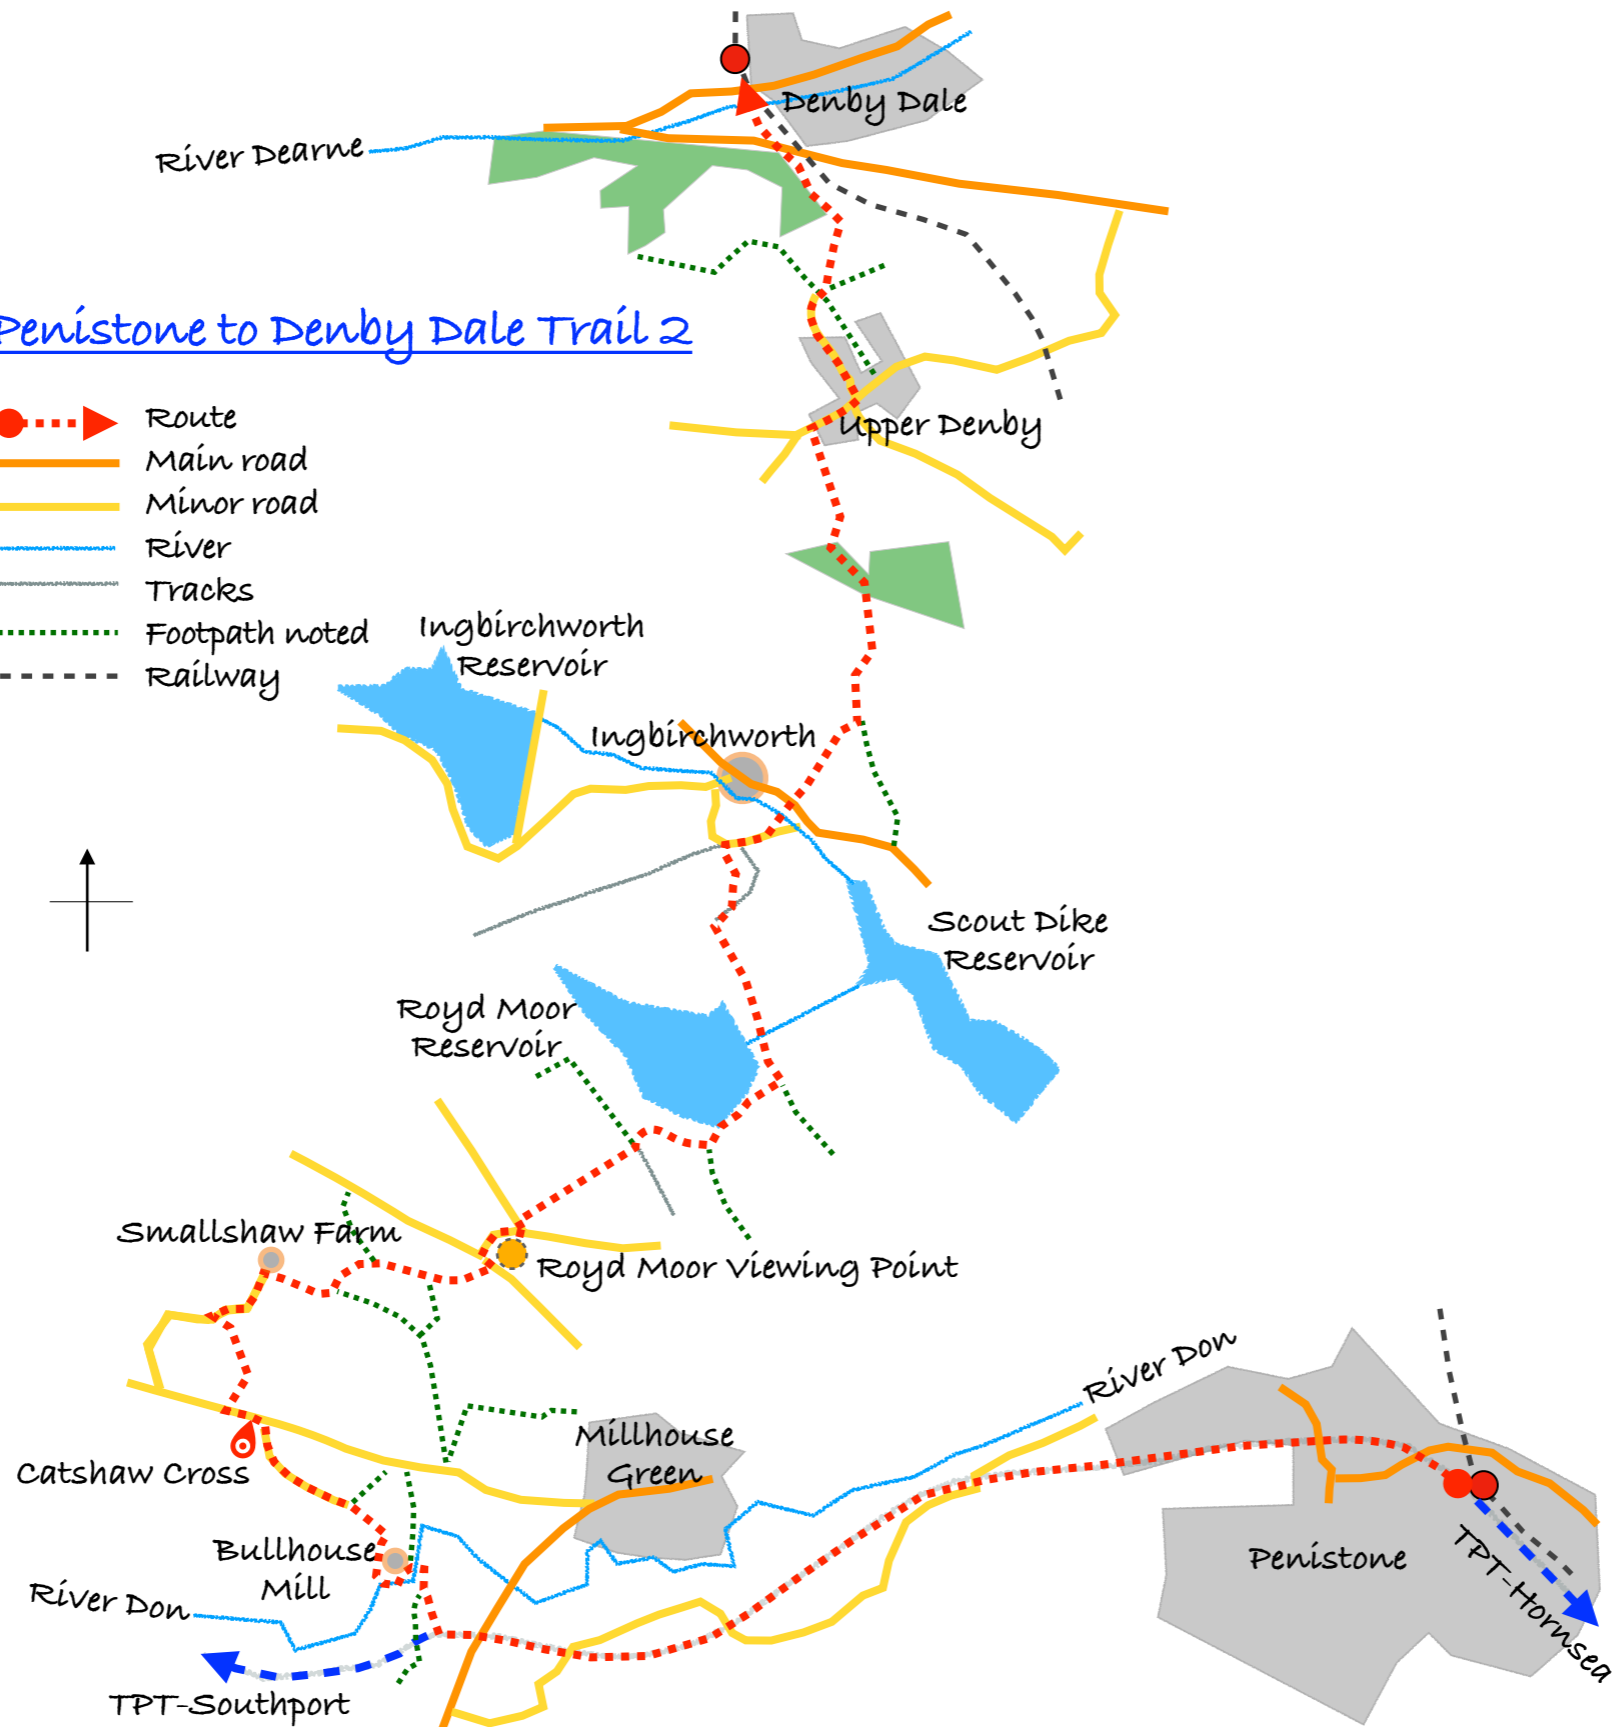

River Dearne

Silkstone Waggonway

Silkstone Beck

D

C

B

A

Dodworth to Denby Dale Trail 2

-  Route
-  Main road
-  Minor road
-  River
-  Tracks
-  Footpath noted
-  Railway

Silkstone to Denby Dale Trail

Penistone to Denby Dale Trail 2

-  Route
-  Main road
-  Minor road
-  River
-  Tracks
-  Footpath noted
-  Railway

Shepley to Denby Dale Trail

Honley to Denby Dale Trail

Brockholes
Hagg Wood
Campsite
Thongsbridge
River Holme
Lydgate

Lydgate

New Mill

Wildspur Mills

Jackson Bridge

New Mill Dike

- ⋯⋯⋯ Route
- Main rd
- Minor rd
- River
- Tracks
- ⋯⋯⋯ Footpath
- - - - Railway

- Route
- Main road
- Minor road
- River
- Tracks
- Footpath noted
- Railway

Berry Brow to Denby Dale Trail

A
B
C
D
E
F
G
H
I
O
P