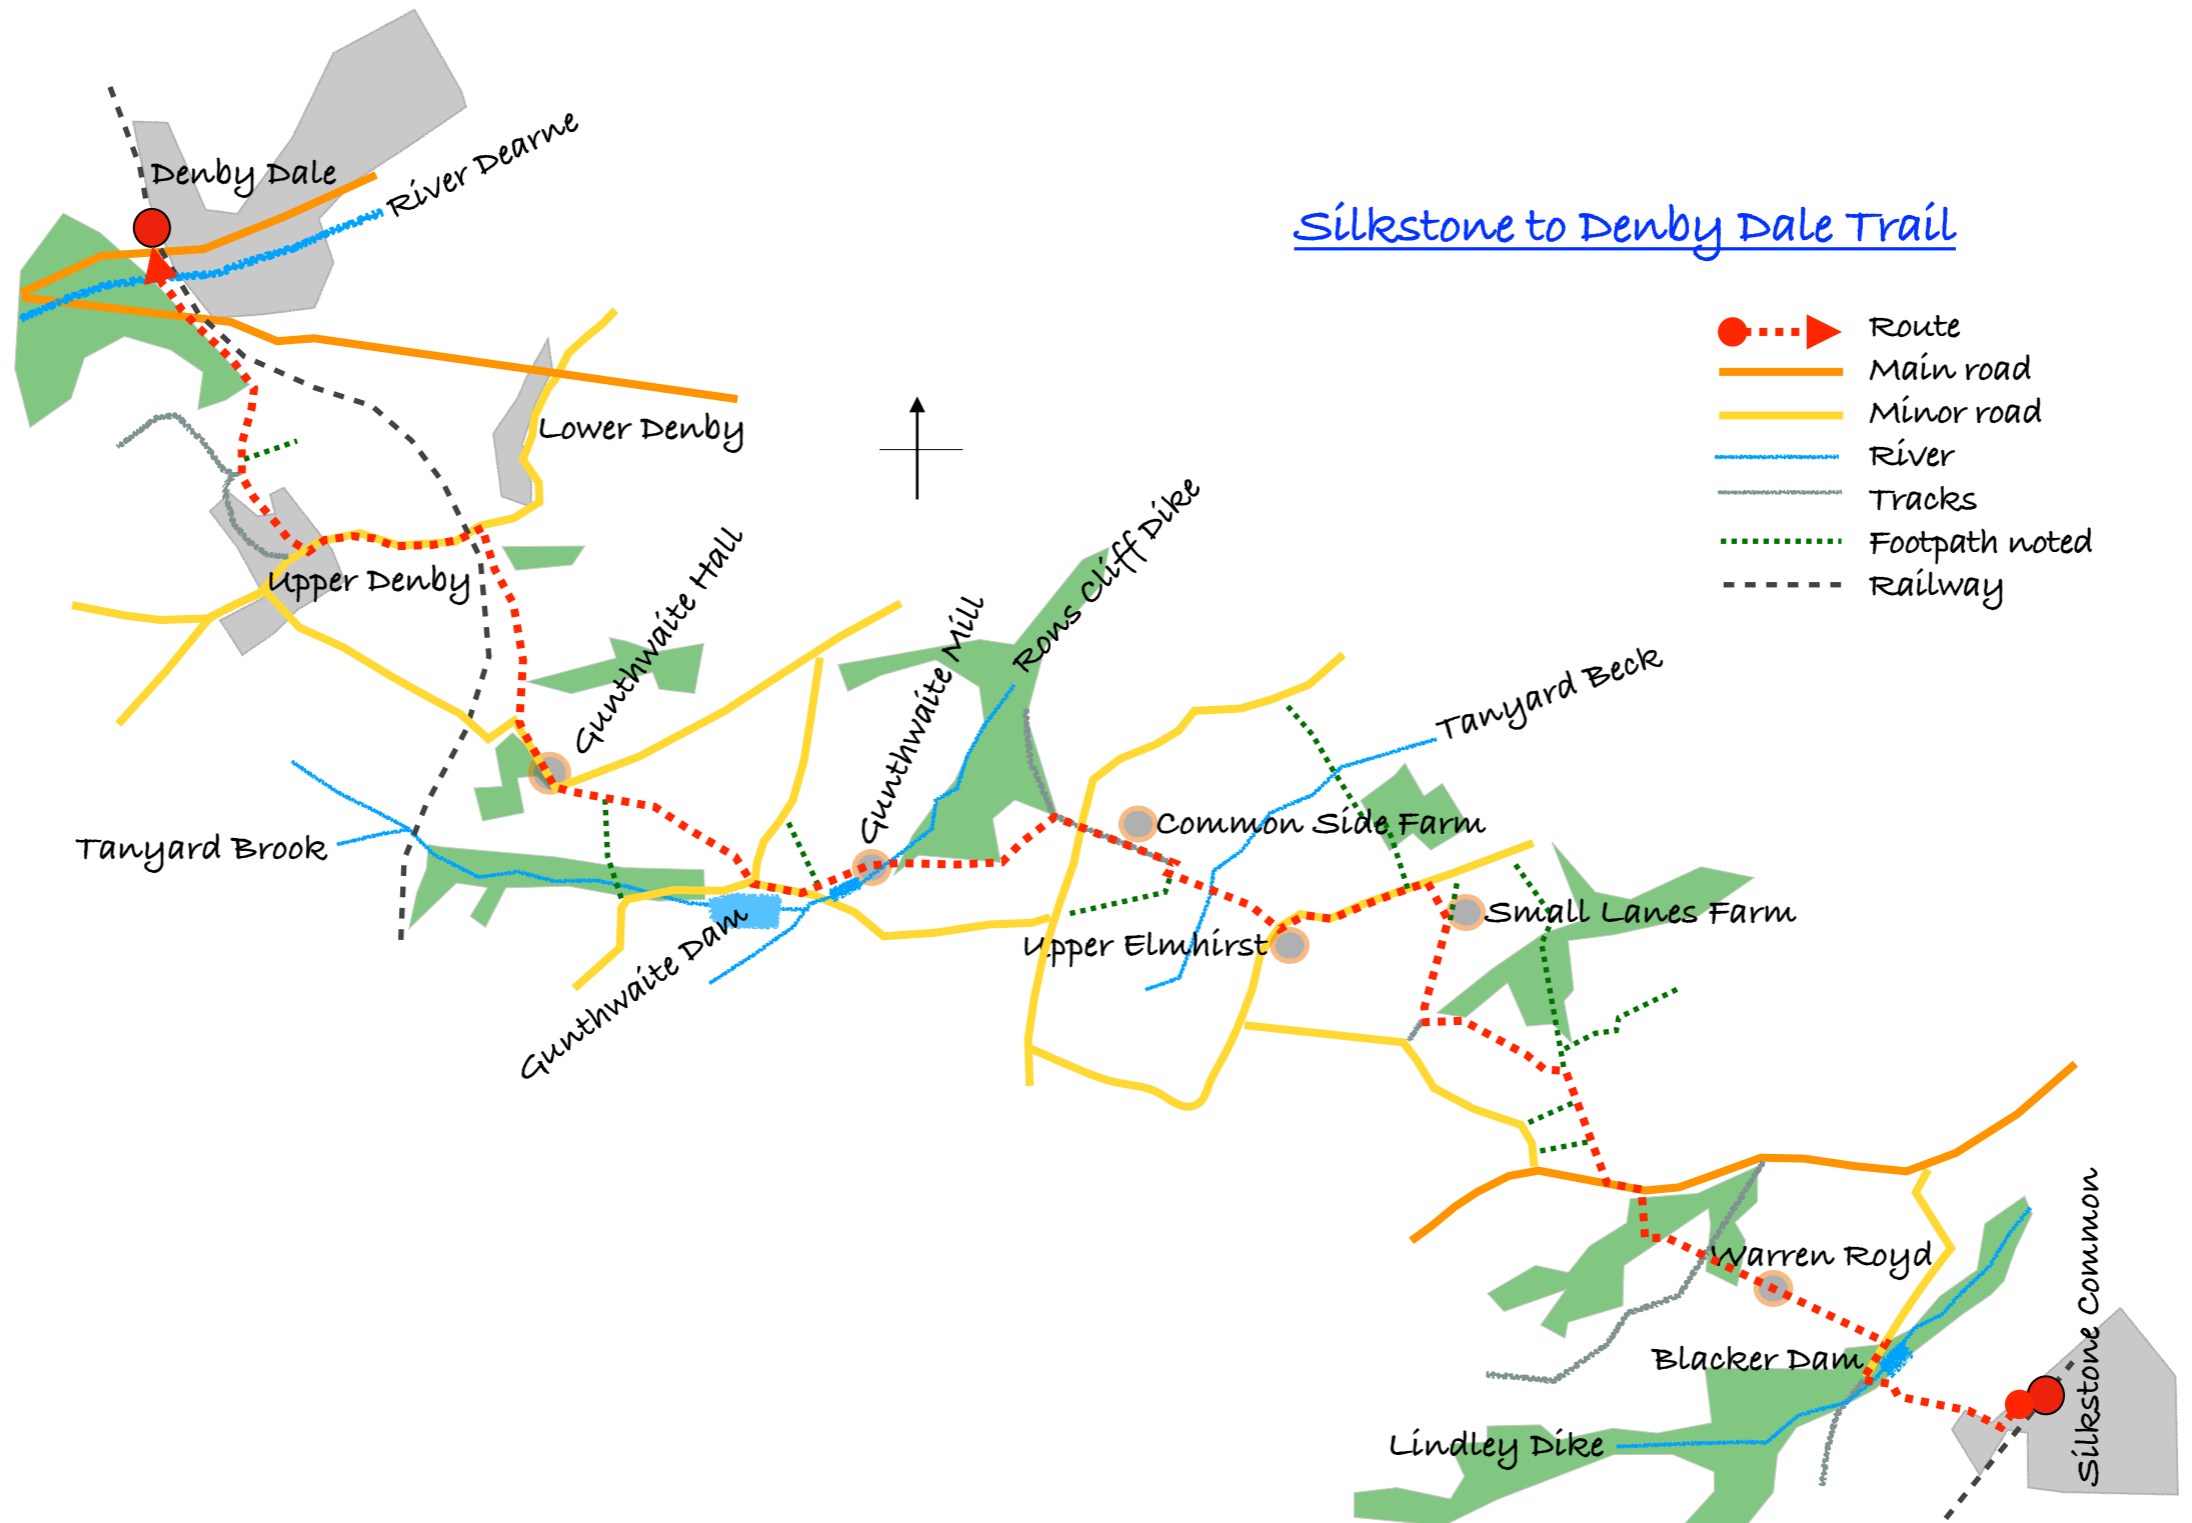

River Dearne

Silkstone Waggonway

Silkstone Beck

D

C

B

A

Dodworth to Denby Dale Trail 2

-  Route
-  Main road
-  Minor road
-  River
-  Tracks
-  Footpath noted
-  Railway

Silkstone to Denby Dale Trail

Penistone to Denby Dale Trail 2

-  Route
-  Main road
-  Minor road
-  River
-  Tracks
-  Footpath noted
-  Railway

Shepley to Denby Dale Trail

Honley to Denby Dale Trail

Brockholes
Hagg Wood
Campsite
Thongsbridge
River Holme
Lydgate

Lydgate

New Mill

Wildspur Mills

Jackson Bridge

New Mill Dike

- ⋯⋯⋯ Route
- Main rd
- Minor rd
- River
- Tracks
- ⋯⋯⋯ Footpath
- - - - Railway

- Route
- Main road
- Minor road
- River
- Tracks
- Footpath noted
- Railway

Berry Brow to Denby Dale Trail

A
B
C
D
E
F
G
H
I
O
P