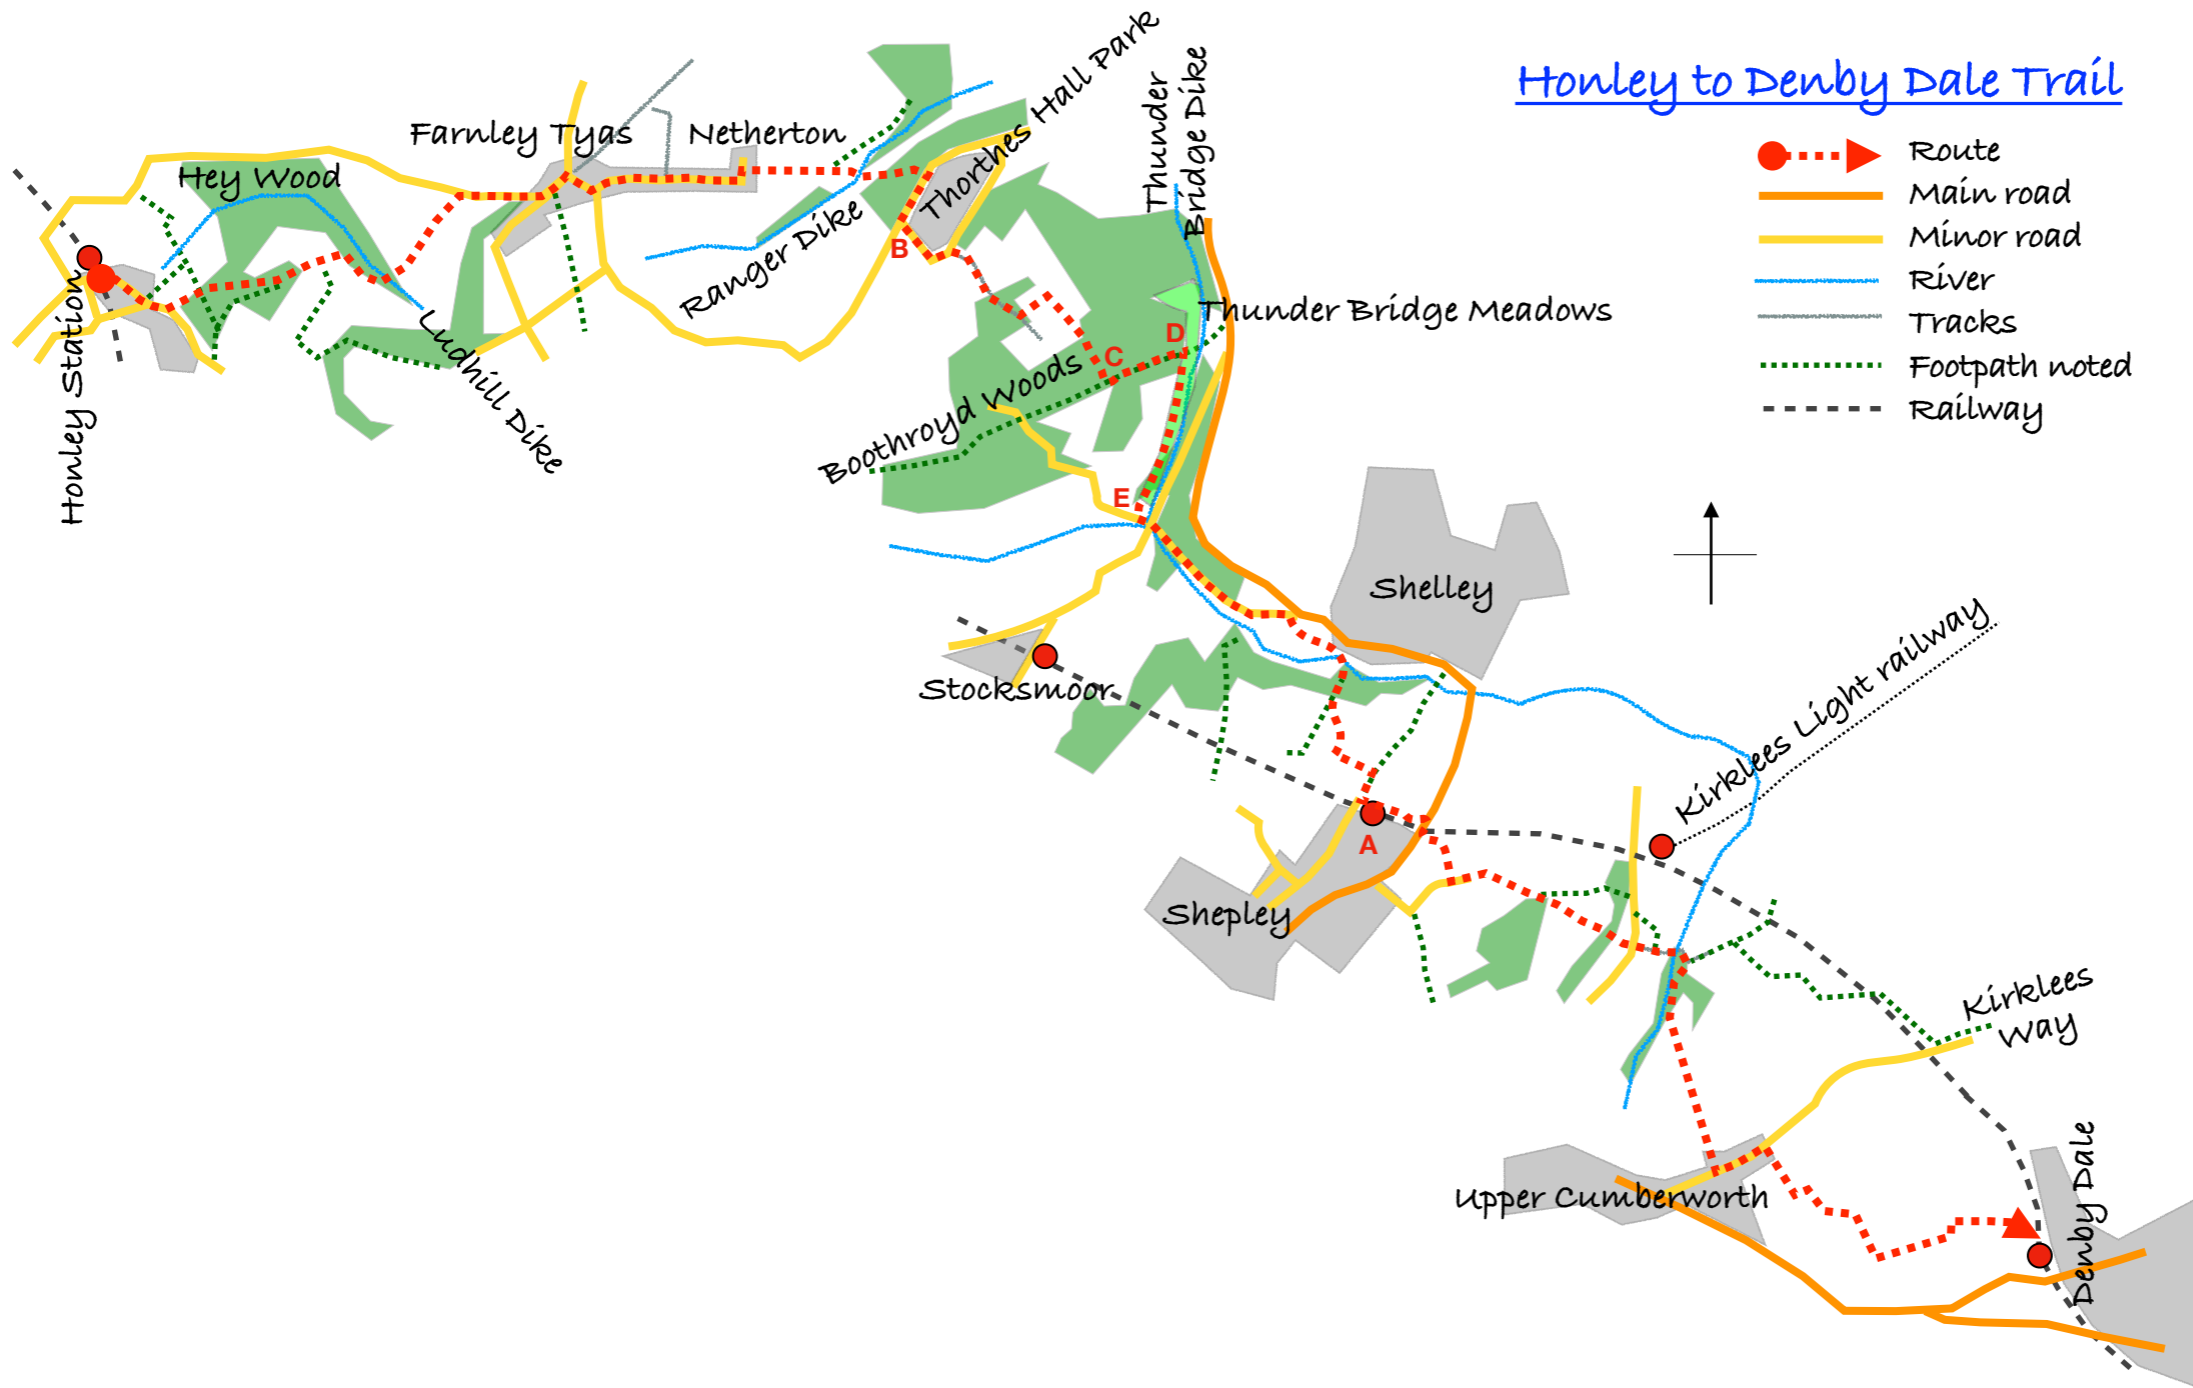

-  Route
-  Main road
-  Minor road
-  River
-  Tracks
-  Footpath noted
-  Railway

Silkstone to Denby Dale Trail

Penistone to Denby Dale Trail 2

-  Route
-  Main road
-  Minor road
-  River
-  Tracks
-  Footpath noted
-  Railway

Shepley to Denby Dale Trail

Honley to Denby Dale Trail

Brockholes
Hagg Wood
Campsite
Thongsbridge
River Holme
Lydgate

Lydgate

New Mill

Wildspur Mills

Jackson Bridge

New Mill Dike

- ⋯⋯⋯ Route
- Main rd
- Minor rd
- River
- Tracks
- ⋯⋯⋯ Footpath
- - - - Railway

- Route
- Main road
- Minor road
- River
- Tracks
- Footpath noted
- Railway

Berry Brow to Denby Dale Trail

A
B
C
D
E
F
G
H
I
O
P

The route guidance was relatively accurate at the time of writing, Jan 2021. The mileage checks are rounded to the nearest 0.1m. The map is intended to be for illustrative purposes only, if more accurate map orientation is required it is suggested an OS Landranger 1:25,000 of the local area is used.